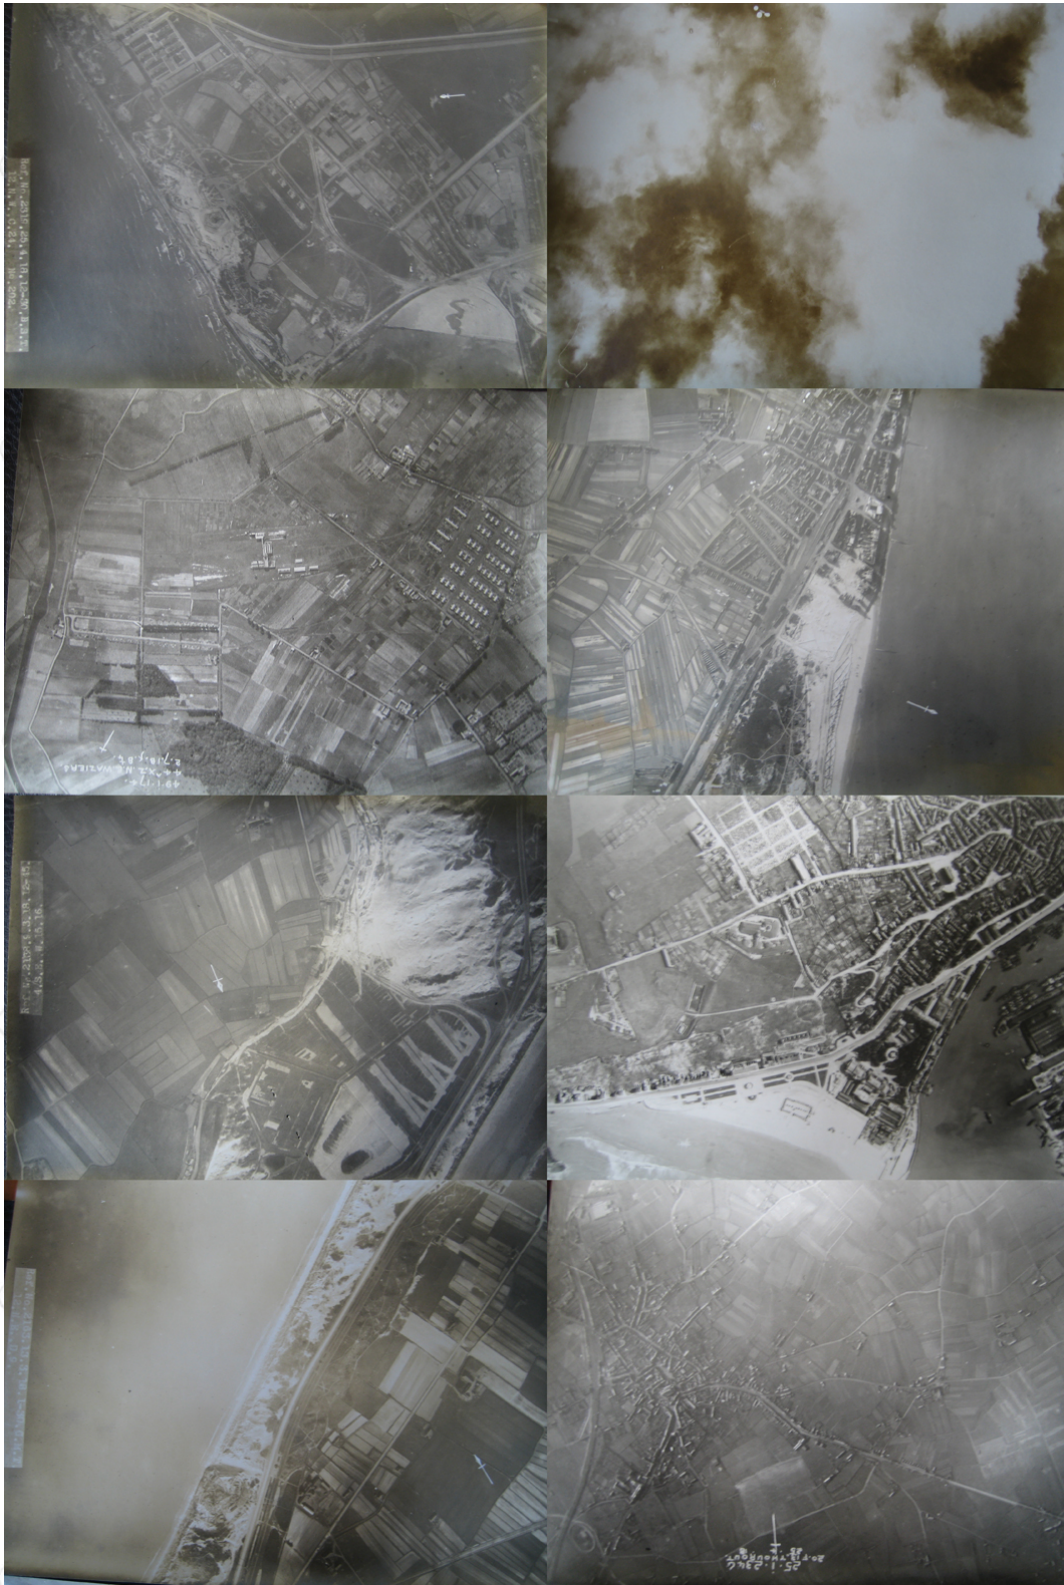

WW1 GROUP OF 25 RFC AERIAL BATTLEFIELDS AND RUINS PHOTOS

Medals Militaria Jager Medals Militaria Jager Medals Militaria Jager Medals Militaria Jager Medals Militaria

Medals Militaria Jager Medals Militaria Jager Medals Militaria Jager Medals Militaria Jager Medals Militaria

25 RFC and RNAS aerial shots from WW1, each measuring 20 x 15.5cm or bigger. Some stunning battlefield shots, destroyed towns, trench systems, fortifications etc. Some stamped 5 Wing RNAS and 6 Squadron, others appear to be 49 Squadron R.F.C./R.A.F.

Note, images in were taken with a digital camera, not scanned so actual photos are a lot sharper; as you'd expect with aerial photos. However these should give you an idea of content of the lot.