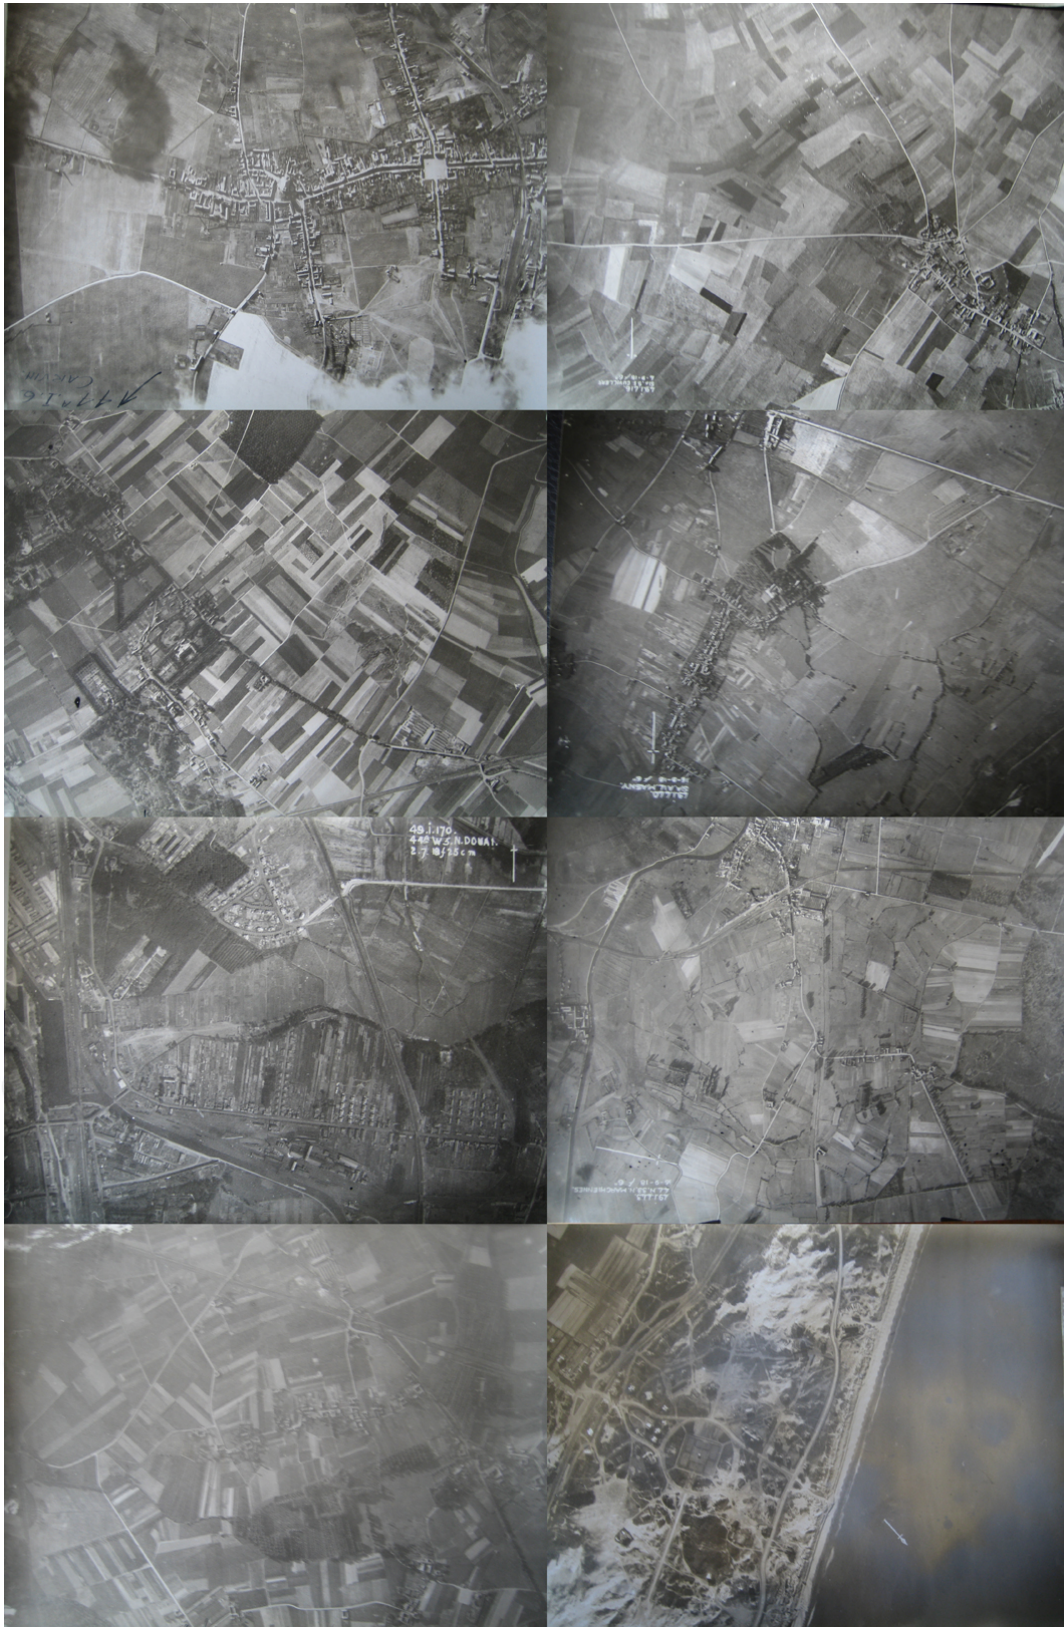

WW1 GROUP OF 25 RFC AERIAL BATTLEFIELDS AND RUINS PHOTOS

Medals Militaria Jager Medals Militaria Jager Medals Militaria Jager Medals Militaria Jager Medals Militaria

Medals Militaria Jager Medals Militaria Jager Medals Militaria Jager Medals Militaria Jager Medals Militaria

25 RFC and RNAS aerial shots from WW1, each measuring 20 x 15.5cm or bigger. Some stunning battlefield shots, destroyed towns, trench systems, fortifications etc. Some stamped 5 Wing RNAS and 6 Squadron, others appear to be 49 Squadron R.F.C./R.A.F.

Note, images in were taken with a digital camera, not scanned so actual photos are a lot sharper; as you'd expect with aerial photos. However these should give you an idea of content of the lot.